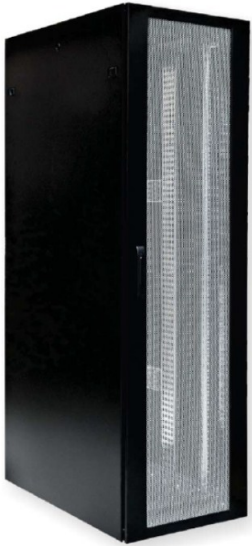

Product Information

4DC cabinet, BKT 47U, 800/1200/2200 W/D/H mm. one-piece perforated front door, RAL 9005 black

Card No. PI_S4DC4780123411.3_02.16

Standards

EIA-310-D, IEC 60297-1, IEC 60297-2, ROHS

Features

- Material: steel sheet
- Front door: one-piece perforated
- Rear door: two-piece perforated
- Side walls: steel sheet
- Load capacity: 1500 kg
- IP rating: 20
- Colour: RAL 9005

Performance/Variants

Type	Width (mm)	Depth (mm)	Height (mm)	Index
47U	800	1200	2200	S4DC4780123411.3